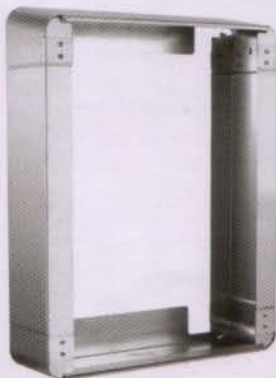

enMotion® Stainless Steel Wall Mount Kit